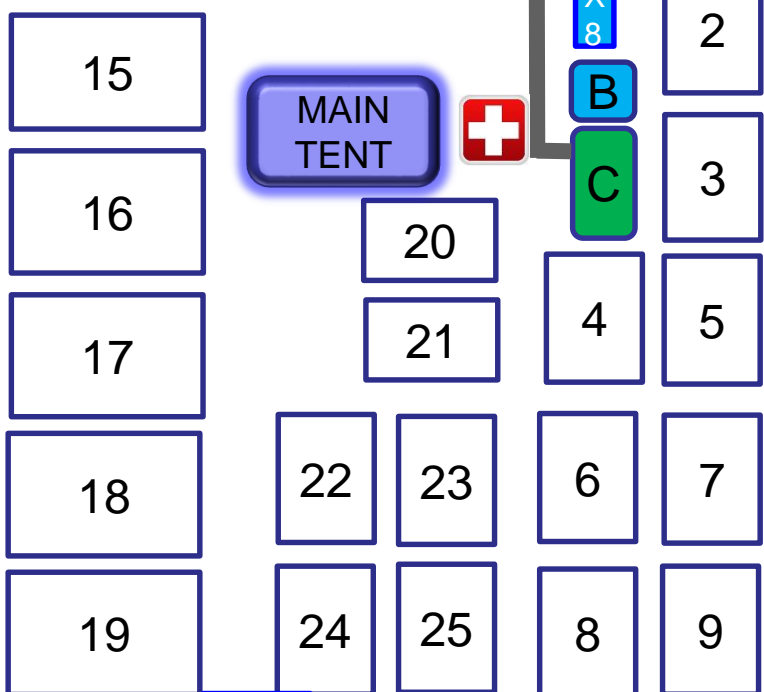

**NOTE: TEAMS SIT IN BETWEEN THE FIELDS and SPECTATORS SIT ON OPPOSITE SIDELINE.**

**BX4**

**Parking**      Tourney Check-in / Bathrooms / Concessions / **First Aid**

**MAIN TENT**

**BX8**  
**B**  
**C**